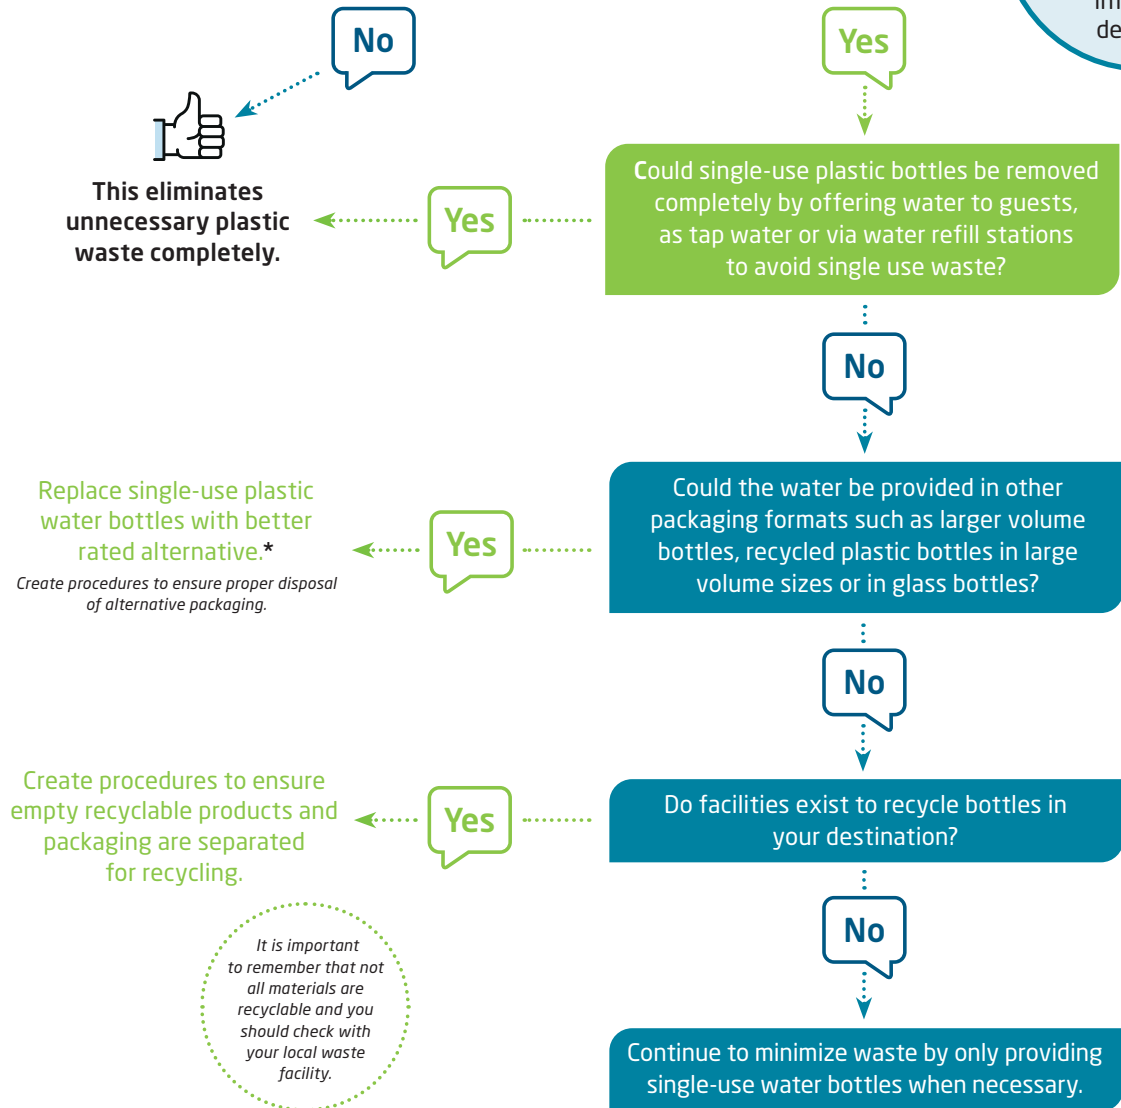

# Decision tree for plastic water bottles

\* See our Sustainability Ratings Chart and Standard Operating Procedure Booklet to make a more informed decision.

Single-use plastic water bottles are provided for guests.

## WASTE

Disposable glass bottle	→
Disposable plastic bottle	→
Bottle made of recycled plastic	→
Tetrapak box of water	→

## HOW TO DISPOSE OF

Separate for glass recycling.
Separate for plastic recycling.
Separate for plastic recycling.
Separate for recycling with plastic or check with your local waste facility.